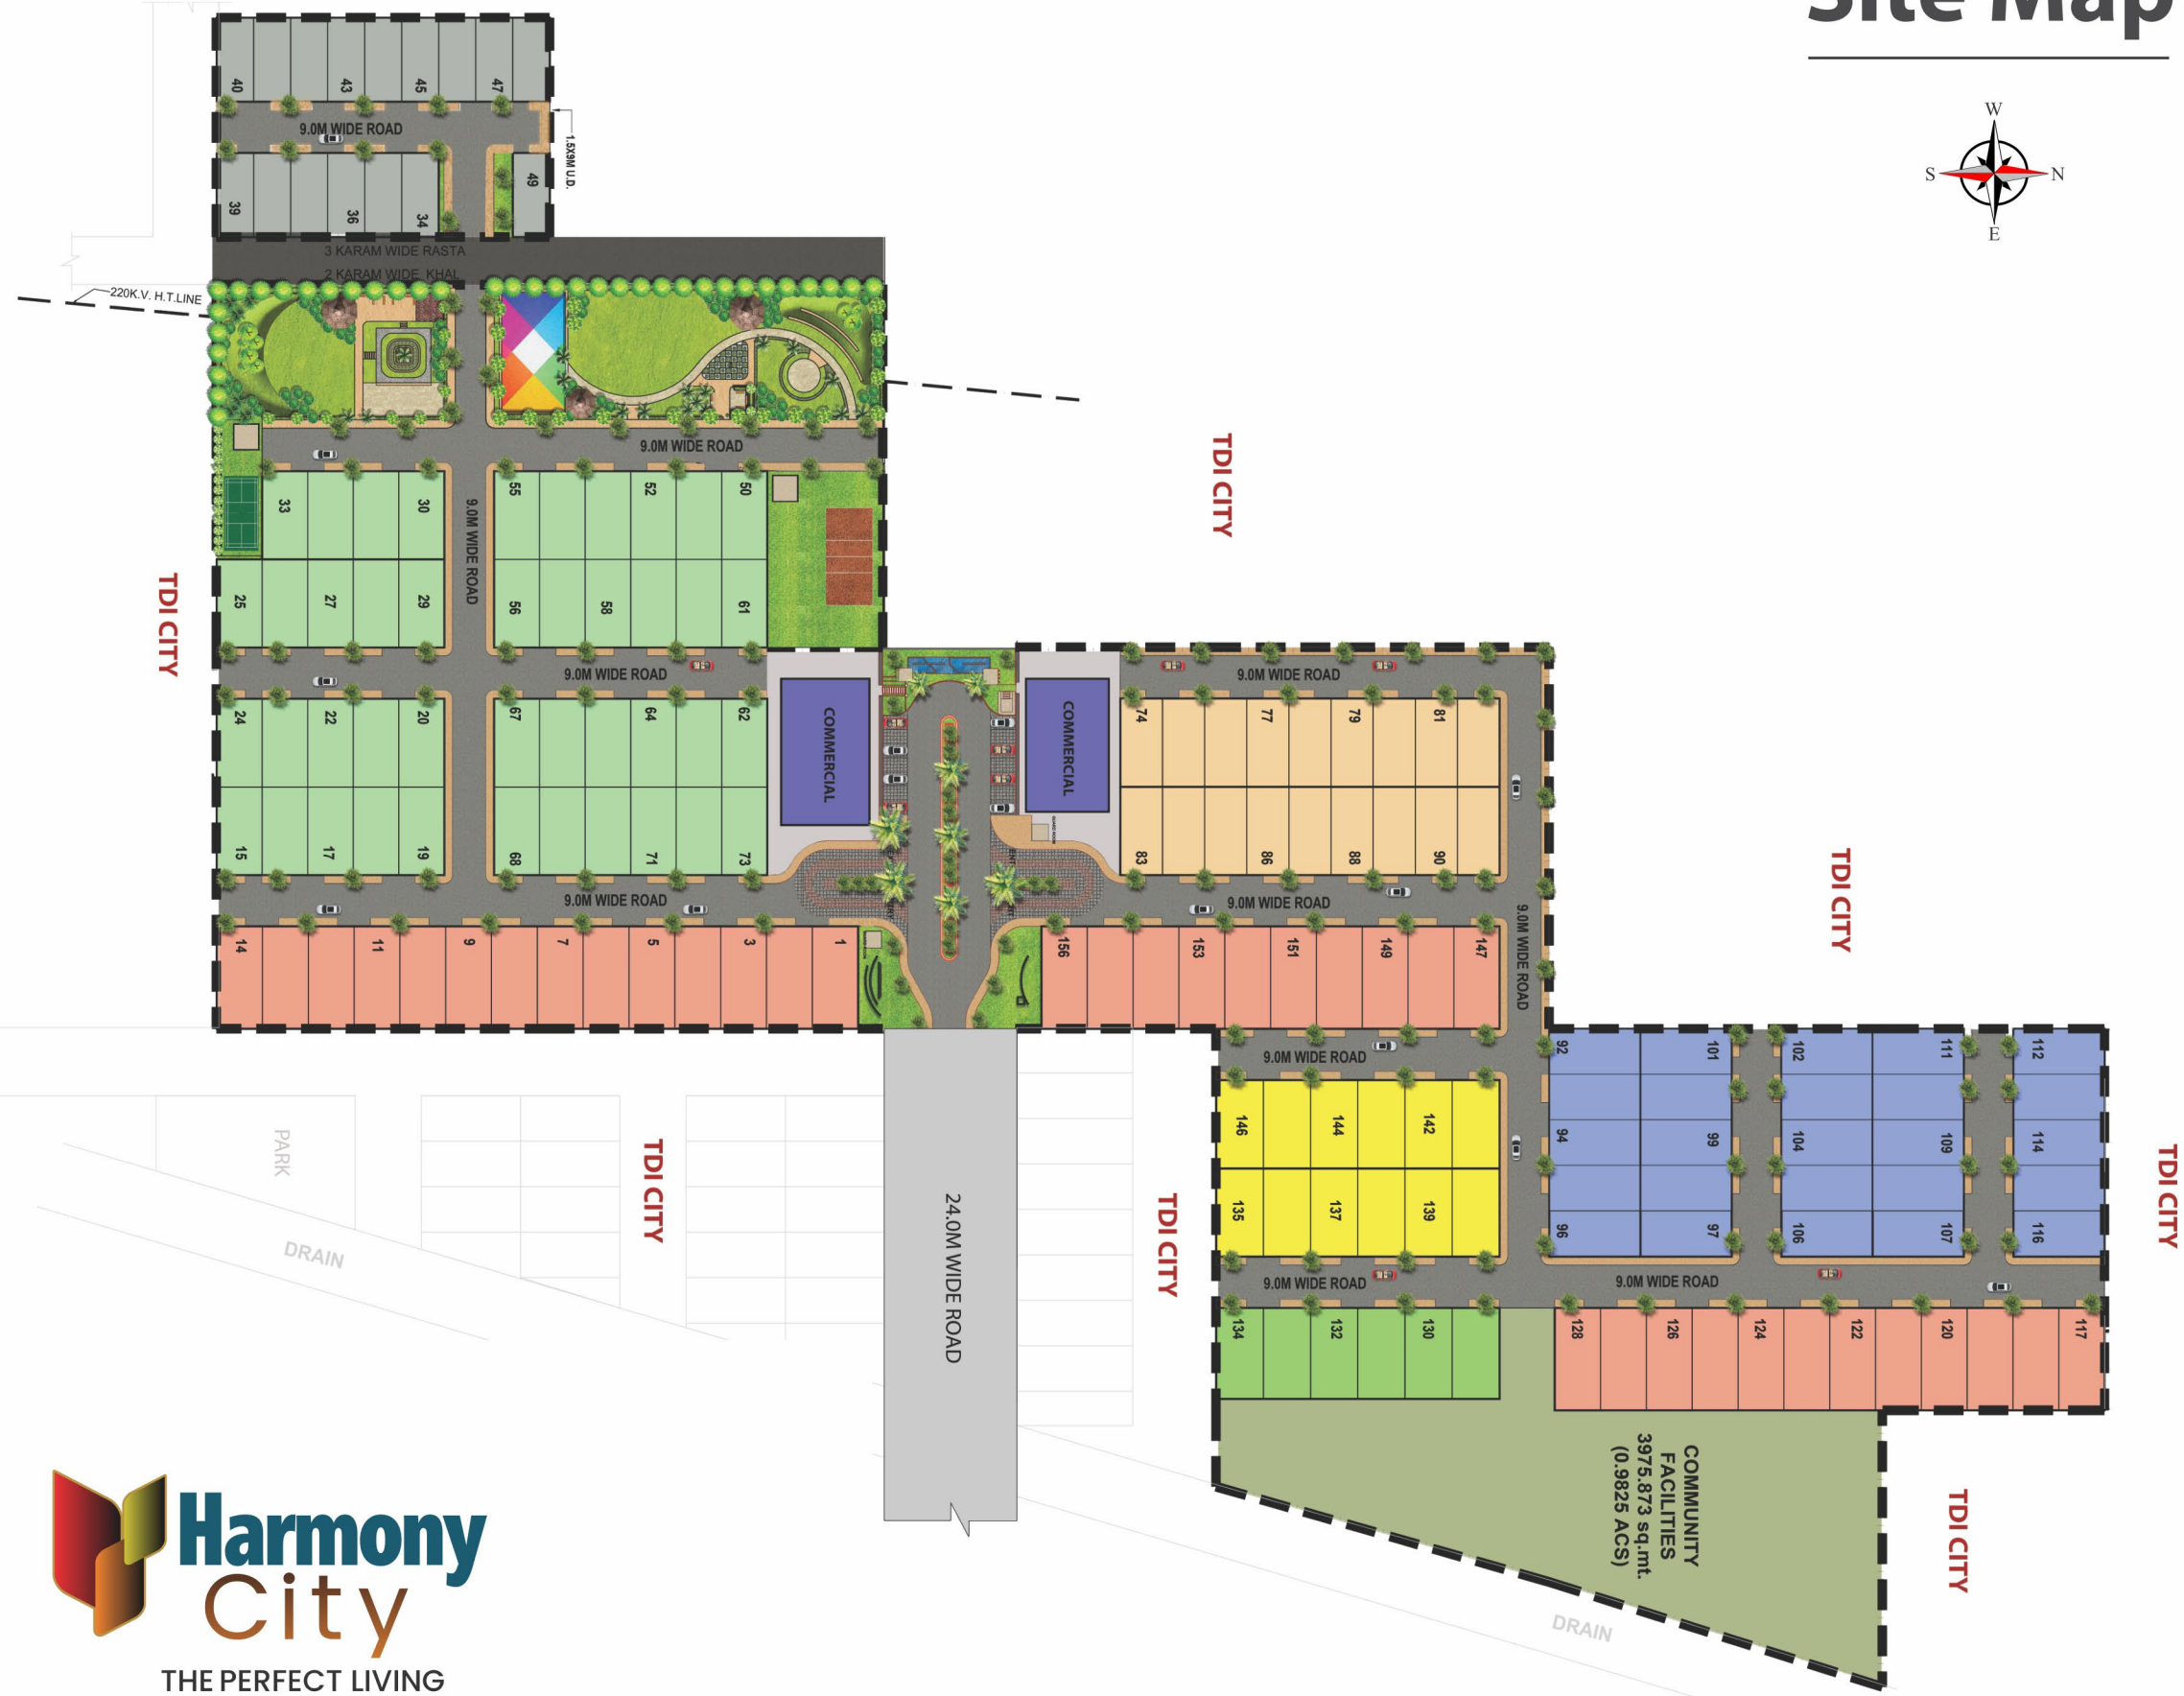

Site Map

Sector-39, Panipat

	PLOT NO.	WIDTH	LENGTH (FT.)	AREA (SQ.YDS)
	1-14, 117-128, 147-156	27'-3"	59'-0"	178.682
	15-33, 50-73	27'-1"	50'-10"	152.939
	34-49	22'-0"	48'-6"	118.529
	74-91	25'-0"	51'-0"	141.666
	92-116	26'-5"	54'-3"	159.233
	129-134	28'-3"	52'-6"	164.791
	135-146	28'-3"	51'-0"	160.083

BIRD EYE VIEW

AMENITIES

1. 24 X 7 SECURITY
2. GATED COMPLEX
3. CCTV SURVEILLANCE
4. POWER BACKUP
5. COMMERCIAL / MARKET
6. PARK / GREEN AREA
7. KIDS PLAY AREA
8. JOGGING TRACK
9. BADMINTON COURT
10. YOGA AND MEDITATION
11. AMPHITHEATER
12. AROMA GARDEN